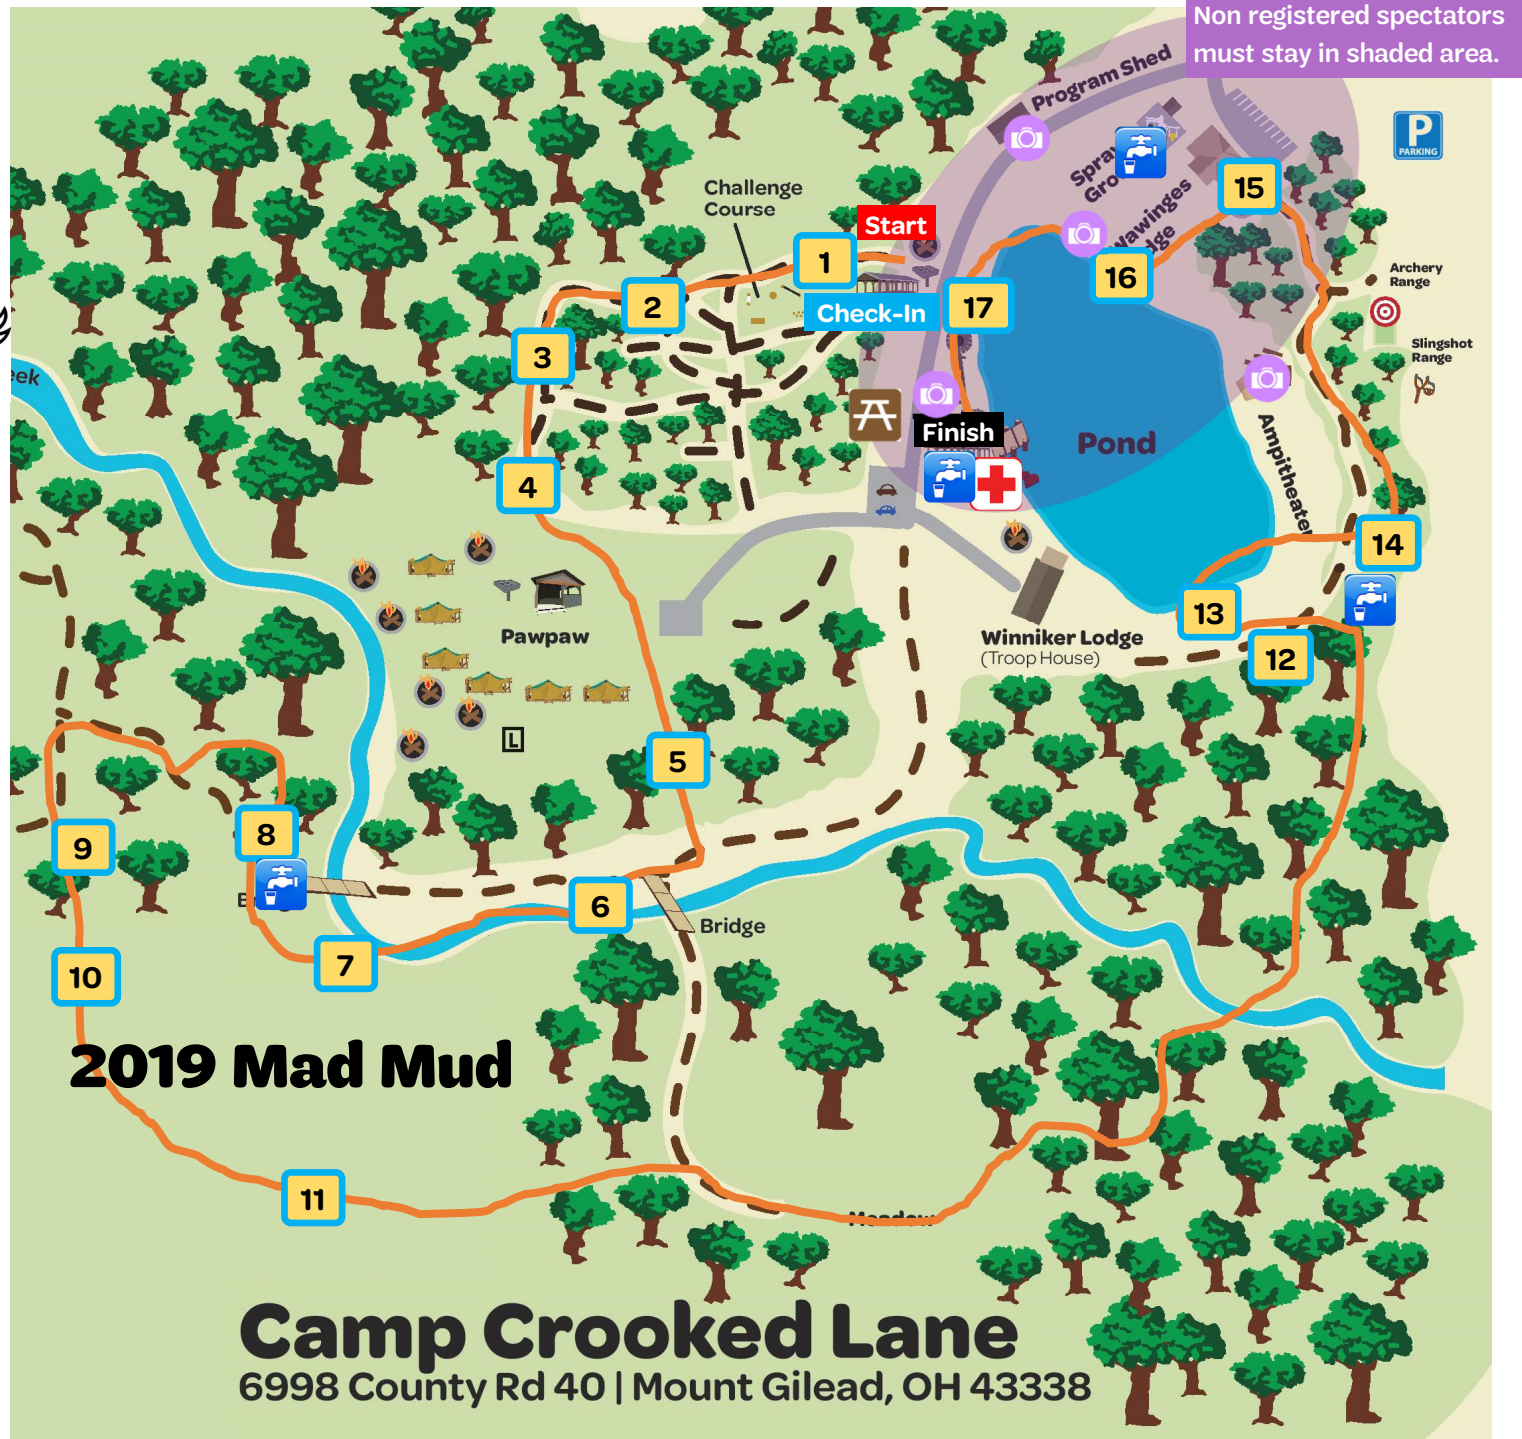

1. Rah-Rah Raisin Roll
2. Juliette Gordon Get Low
3. Elevator Operator
4. Cookie Crawl
5. Tajar Tumble
6. Creek Stomp
7. Mad Mud Mountain
8. Tagalong Tunnel
9. Thin Mint Shimmy
10. Trailblazer
11. Savannah Swamp
12. Dulce de Stumble
13. Rigabamboo
14. Toffee Tastic Trek
15. Samoa Slide
16. Thank You Berry Muck
17. Potlatch Peak

Non registered spectators must stay in shaded area.

## 2019 Mad Mud

# Camp Crooked Lane

6998 County Rd 40 | Mount Gilead, OH 43338